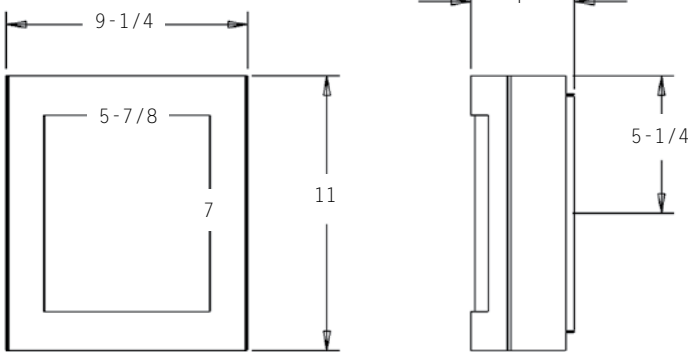

## DIMENSIONS

MC = Mounting Center

A 4" octagonal junction box should be used for installation.