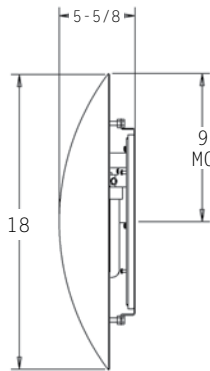

## DIMENSIONS

MC = Mounting Center

A 4” octagonal junction box should be used for installation.