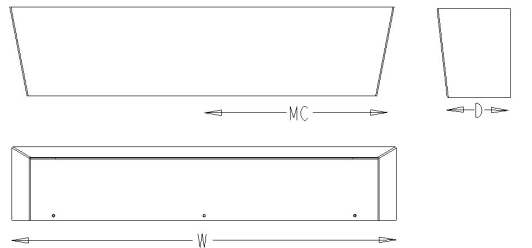

# 427 Apex

Project: \_\_\_\_\_

Location: \_\_\_\_\_

Catalog Number	MODEL	WATTS	FINISH	OPTION(S)	LENGTH
Example: 427-2LED9-BRZ-TL-35K-24"	<b>427</b>	-	-	-	-

### Features:

- Versatile up/down luminaire available in a horizontal mount
- Simple design makes the unit extremely efficient
- Bottom lens standard. Top is open for maximum efficiency
- Custom laser cut images available. Consult factory for pricing
- Standard 0-10V dimming driver. 120-277V MVOLT
- Suitable for dry or damp locations
- Manufactured in the USA

### Dimensions

Width	Height	Depth
26"	6"	4.875"
38"	6"	4.875"

Fun, creative, decorative! Optional laser cut images in the fixture face make the Apex a designer's choice when coordinating the theme of an environment.

A 4" octagonal junction box should be used for installation

MC = Mounting Center, located at center of fixture unless noted otherwise