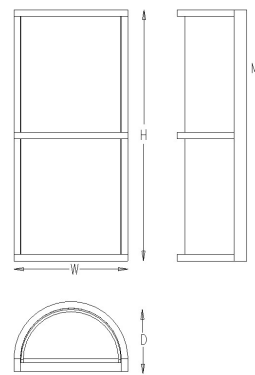

410 Classic Extended

Project: _____

Location: _____

Catalog Number	MODEL	LENGTH/WATTS	FINISH	BAR CONFIG	OPTION(S)
Example: 410-24LED20-BRZ-DC-30K	410	-	-	-	-

This popular wall sconce is a timeless classic. Constructed of solid bar stock, this product is available with a number of bar configurations as well as a variety of LED packages.

Features:

- Extended lengths of our Classic series
- Cage constructed of solid bar stock for strength and rigidity
- 1/8" extruded, opal acrylic front lens. Bottom lens standard
- Standard 0-10V dimming driver, 120-277V MVOLT, 80 CRI
- Suitable for dry or damp locations
- Meets all ADA requirements
- Buy American Act Compliant

Dimensions

Width	Height	Depth
6.625"	14.5"	4"
6.625"	18"	4"
6.625"	24"	4"
6.625"	36"	4"
6.625"	48"	4"

Bar Options

A 4" octagonal junction box should be used for installation

MC = Mounting Center, located at center of fixture unless noted otherwise