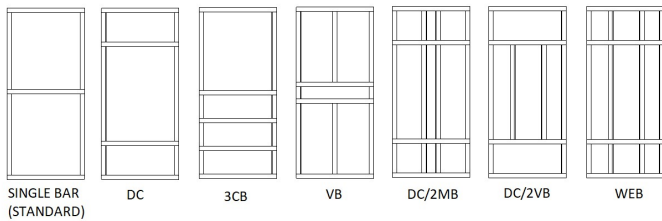

410 Classic Extended

Project: _____

Location: _____

Catalog Number	MODEL	LENGTH/WATTS	FINISH	BAR CONFIG	OPTION(S)
Example: 410-24LED20-BRZ-DC-30K	410	-	-	-	-

This popular wall sconce is a timeless classic. Constructed of solid bar stock, this product is available with a number of bar configurations as well as a variety of LED packages.

Features:

- Extended lengths of our Classic series
- Cage constructed of solid bar stock for strength and rigidity
- 1/8" extruded, opal acrylic front lens. Bottom lens standard
- Standard 0-10V dimming driver, 120-277V MVOLT, 80 CRI
- Suitable for dry or damp locations
- Meets all ADA requirements
- Buy American Act Compliant

Dimensions

Width	Height	Depth
6.625"	14.5"	4"
6.625"	18"	4"
6.625"	24"	4"
6.625"	36"	4"
6.625"	48"	4"

Bar Options

A 4" octagonal junction box should be used for installation

MC = Mounting Center, located at center of fixture unless noted otherwise

Ordering Information/Options

Model	Length	Watts	Finishes	Bar Config	Options				
410	14	LED9	1100 Lumens	WHT White BLK Black SAL Silver BRZ Bronze BA Brushed Aluminum	Standard Single Bar	DL Damp Label			
		LED14	1550 Lumens				MVOLT	NB No Bar	TL Top Lens
		LED19	2000 Lumens					DC Double Cross Bar	TC Top Cover
18	18	LED9	1100 Lumens	BRZ Bronze BA Brushed Aluminum	3CB 3 Lower Cross Bars	BC Bottom Cover			
		LED14	1550 Lumens				MVOLT	VB Vertical Bar	30K 3000 Kelvin Temp
		LED20	2300 Lumens					DC/1MB Double Cross w/ 1 Middle Bar	35K 3500 Kelvin Temp
24	24	LED15	1700 Lumens	BA Brushed Aluminum	DC/2MB Double Cross w/ 2 Middle Bars	40K 4000 Kelvin Temp			
		LED20	2300 Lumens				MVOLT	DC/2VB Double Cross w/ 2 Vertical Bars	IEM Integral Em Pack
		LED24	2900 Lumens						
36	36	LED22	2600 Lumens	BA Brushed Aluminum	WEB Double Cross w/2 Full Vertical Bars				
		LED28	3300 Lumens				MVOLT		
		LED36	4300 Lumens						
48	48	LED28	3300 Lumens	BA Brushed Aluminum					
		LED39	4700 Lumens				MVOLT		
		LED48	5700 Lumens						