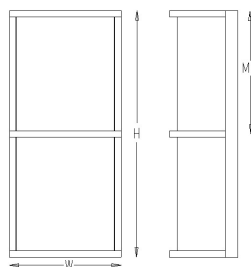

506 Super Size Extended

Project: _____

Location: _____

| Catalog Number | MODEL | LENGTH/WATTS | FINISH | BAR CONFIG | OPTION(S) |
|---------------------------------|------------|--------------|--------|------------|-----------|
| Example: 506-24LED20-BRZ-NB-30K | 506 | - | - | - | - |

This popular wall sconce is a timeless classic. Constructed of solid bar stock, this product is available with a number of bar configurations. This larger fixture is an ideal luminaire for building entrances and outdoor walkways.

Features:

- Extended lengths of our popular Super Size Classic
- Larger size is ideal for large scale walls
- Solid bar stock for maximum strength and rigidity
- 1/8" extruded, opal acrylic front lens. Bottom lens standard
- No visible fasteners
- Standard 0-10V dimming driver, 120-277V MVOLT, 80 CRI
- Listed and approved for wet locations
- Buy American Act Compliant

Dimensions

| Width | Height | Depth |
|-------|--------|-------|
| 9" | 19.5" | 5.25" |
| 9" | 24" | 5.25" |
| 9" | 36" | 5.25" |
| 9" | 48" | 5.25" |

A 4" octagonal junction box should be used for installation