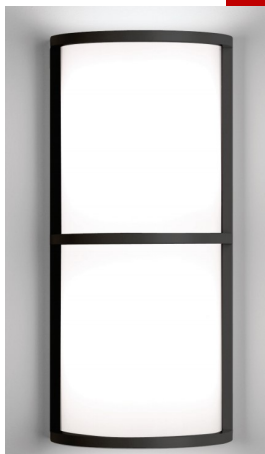

506 Super Size Extended

Project: _____

Location: _____

| Catalog Number | MODEL | LENGTH/WATTS | FINISH | BAR CONFIG | OPTION(S) |
|---------------------------------|------------|--------------|--------|------------|-----------|
| Example: 506-24LED20-BRZ-NB-30K | 506 | - | - | - | - |

This popular wall sconce is a timeless classic. Constructed of solid bar stock, this product is available with a number of bar configurations. This larger fixture is an ideal luminaire for building entrances and outdoor walkways.

Features:

- Extended lengths of our popular Super Size Classic
- Larger size is ideal for large scale walls
- Solid bar stock for maximum strength and rigidity
- 1/8" extruded, opal acrylic front lens. Bottom lens standard
- No visible fasteners
- Standard 0-10V dimming driver, 120-277V MVOLT, 80 CRI
- Listed and approved for wet locations
- Buy American Act Compliant