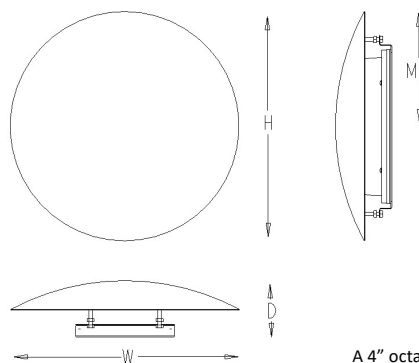

515 Wok

Project: _____

Location: _____

Catalog Number	MODEL	WATTS	FINISH	OPTION(S)
Example: 515-1LED14-BLK-30K	515	-	-	-

This fixture, with its spherical shape, is aesthetically appealing in the daytime or at night. A soft halo of light projects out from the fixture to provide an excellent building marker.

Features:

- A superb "light marker" for walls and columns
- Fully enclosed and gasketed fixture
- Spun aluminum construction
- Easy installation
- No visible fasteners
- Standard 0-10V dimming driver, 120-277V MVOLT, 80 CRI
- Listed and approved for wet locations
- Buy American Act Compliant

Dimensions

Width	Height	Depth
18"	18"	5.625"

A 4" octagonal junction box should be used for installation

MC = Mounting Center, located at center of fixture unless noted otherwise

Ordering Information/Options