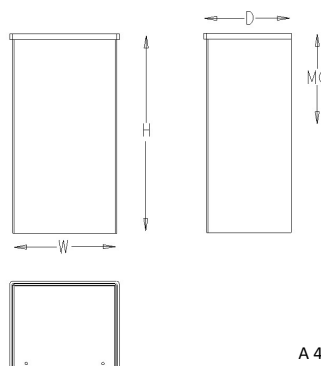

# 520 Sentinel

Project: \_\_\_\_\_

Location: \_\_\_\_\_

Catalog Number	MODEL	WATTS	FINISH	OPTION(S)
Example: 520-1LED14-BLK-40K	<b>520</b>	-	-	-

Small and compact, with a powerful downward punch of light and direct cutoff, the Sentinel is a very efficient luminaire. Utilizing an LED source, this product is perfect for porches and out-

### Features:

- Small compact fixture provides ample amount of downlight
- Brushed aluminum or painted finish
- Custom laser cut images available. Consult factory for pricing
- Bottom lens standard
- Compliant with all ADA requirements
- Standard 0-10V dimming driver, 120-277V MVOLT, 80 CRI
- Listed and approved for wet locations
- Buy American Act Compliant

### Dimensions

Width	Height	Depth
5"	9"	4"

A 4" octagonal junction box should be used for installation

MC = Mounting Center, located at center of fixture unless noted otherwise