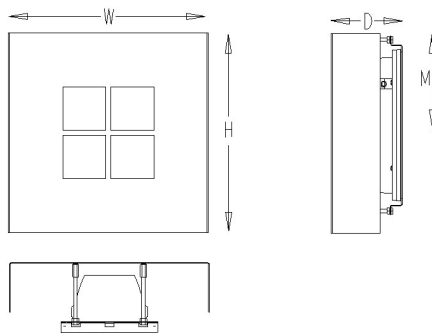

522 Wet Loc Window Box

Project: _____

Location: _____

Catalog Number	MODEL	WATTS	FINISH	OPTION(S)
Example: 522-1LED14-BRZ-30K	522	-	-	-

Providing light both upwards and downwards, this appealing fixture significantly highlights a building's architecture at night and during the daylight hours.

Dimensions

Width	Height	Depth	MC
14"	14"	5"	6.5"

A 4" octagonal junction box should be used for installation

MC = Mounting Center, located at center of fixture unless noted otherwise

Ordering Information/Options