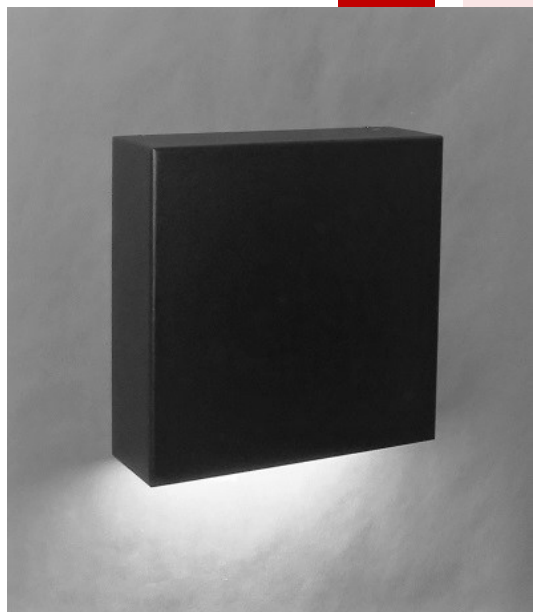

# 623 Brick

Project: \_\_\_\_\_

Location: \_\_\_\_\_

Catalog Number	MODEL	LENGTH/WATTS	FINISH	OPTION(S)
Example: 623-14LED24-BA-40K	<b>623</b>	-	-	-

### Features:

- Made from 0.080" aluminum, fixture edges are welded and sanded to create a seamless appearance
- Available in brushed aluminum or powder coat finish
- Dark sky compliant
- Bottom lens standard
- Standard 0-10V dimming driver, 120-277V MVOLT, 80 CRI
- Listed and approved for wet locations
- Meets all ADA requirements
- Buy American Act Compliant

### Dimensions

Width	Height	Depth
9"	9"	3"

Good things come in small packages! Welded and sanded edges give this fixture a seamless appearance. This dark sky compliant luminaire provides an extra punch of light to accent your interi-