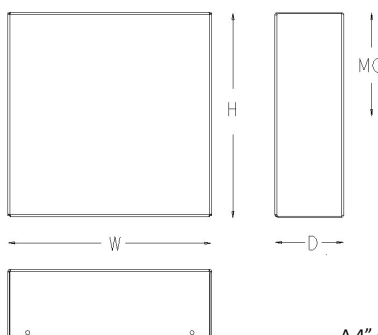

### Dimensions

Width	Height	Depth
9"	9"	3"

Good things come in small packages! Welded and sanded edges give this fixture a seamless appearance. This dark sky compliant luminaire provides an extra punch of light to accent your interi-

A 4" octagonal junction box should be used for installation

MC = Mounting Center, located at center of fixture unless noted otherwise