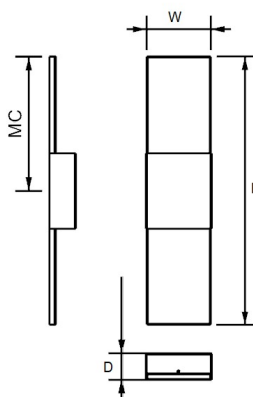

348 Nova

Project: _____

Location: _____

| Catalog Number | MODEL | LENGTH/WATTS | FINISH | OPTION(S) |
|------------------------------------|------------|--------------|--------|-----------|
| Example: 348-25LED12-BLK-50/50-40K | 348 | - | - | - |

Features:

- Made from 0.080" aluminum
- Available in brushed aluminum or powder coat finish
- Standard 0-10V dimming driver, 120-277V MVOLT, 80 CRI
- Suitable for dry or damp locations
- Meets all ADA requirements
- Buy American Act Compliant

| Dimensions | | |
|------------|--------|-------|
| Width | Height | Depth |
| 6.0" | 25.0" | 2.5" |

Illuminate high and low with the Nova! Varying intensities of illumination provide the perfect amount of light to be splashed on the surrounding floors and ceilings. A bold back plate provides a blank slate for your custom numbers and letters, or leave it blank for a sharp accent to the surrounding wall.

A 4" octagonal junction box should be used for installation

MC = Mounting Center, located at center of fixture unless noted otherwise

Ordering Information/Options

| Model | Length | Watts | | Finishes | Options | | | |
|-------|--------|-------|-------------|----------|------------------|--------|---------------------------|---------------------------|
| 348 | 25 | LED10 | 1400 Lumens | MVOLT | WHT | White | DL | Damp Label |
| | | LED12 | 1800 Lumens | | BLK | Black | NUM | Vinyl letters and numbers |
| | | LED14 | 2200 Lumens | | SAL | Silver | 50/50 | 50/50 split down/up light |
| | | | | BRZ | Bronze | 70/30 | 70/30 split down/up light | |
| | | | | RAL** | RAL Custom Color | 30/70 | 30/70 split down/up light | |
| | | | | | | 30K | 3000 Kelvin Temperature | |
| | | | | | | 35K | 3500 Kelvin Temperature | |
| | | | | | | 40K | 4000 Kelvin Temperature | |